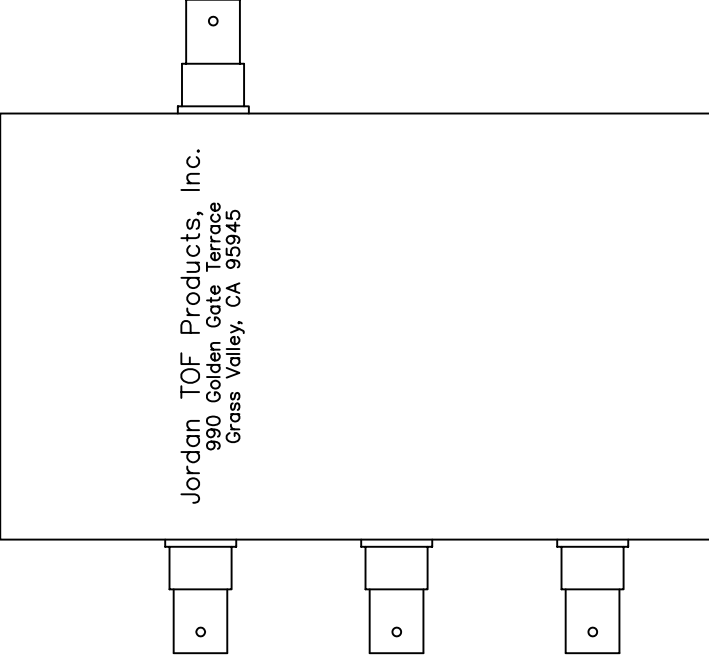

WIRING DIAGRAM/DUAL MCP DETECTOR  
 JORDAN TOF PRODUCTS, INC.  
 Grass Valley, CA

DIMENSIONS: 5.25" L X 3" W X 2" H

VOLTAGE DIVIDER/POSITIVE IONS  
DIVBOX

DualPosWithCables.jpg