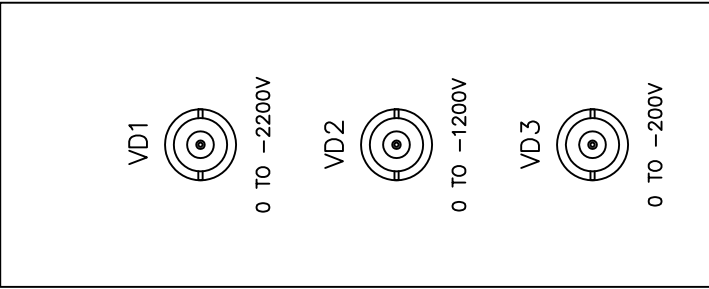

WIRING DIAGRAM/DUAL MCP DETECTOR  
 JORDAN TOF PRODUCTS, INC.  
 Grass Valley, CA

DIMENSIONS: 5.25" L X 3" W X 2" H

VOLTAGE DIVIDER/POSITIVE IONS  
DIVBOX

DualPosWithCables.jpg